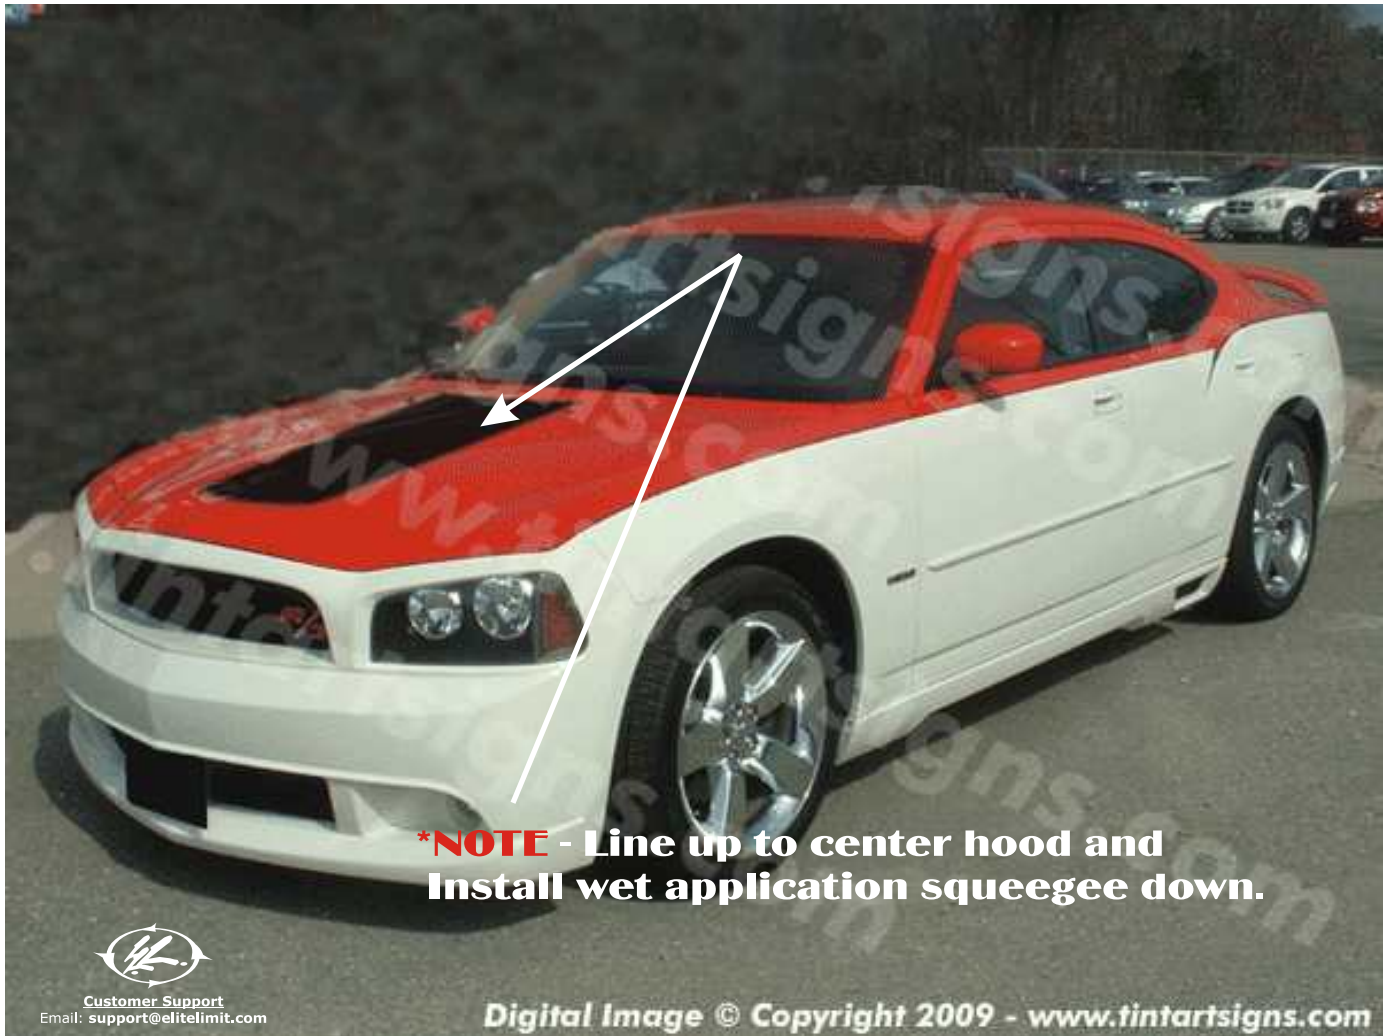

Tricks of the Trade

www.tintartsigns.com

***NOTE - Line up to center hood and
Install wet application squeegee down.**

Customer Support
Email: support@elitelimit.com

Digital Image © Copyright 2009 - www.tintartsigns.com